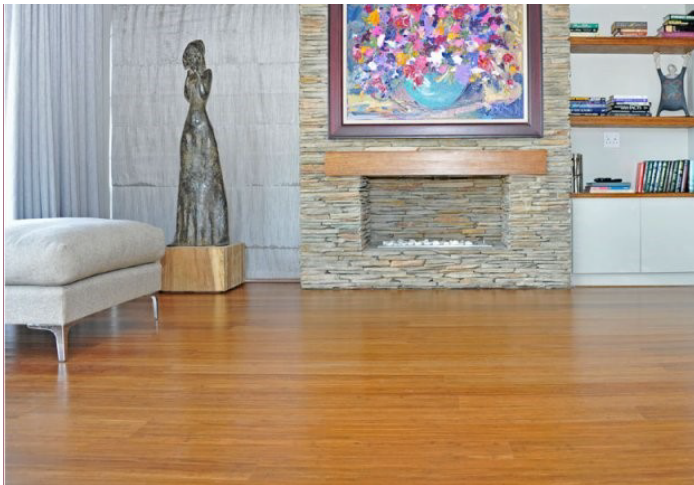

HAUS
FLOORS

HARMONY BROADWATER

Harmony Broadwater was constructed to live up to its name, providing a complete internal and external atmosphere of relaxation and tranquillity. The project consisted of one, two and three bedroom apartments, three penthouses, and eight three-storey villas. Bamboo Natural was selected for this project