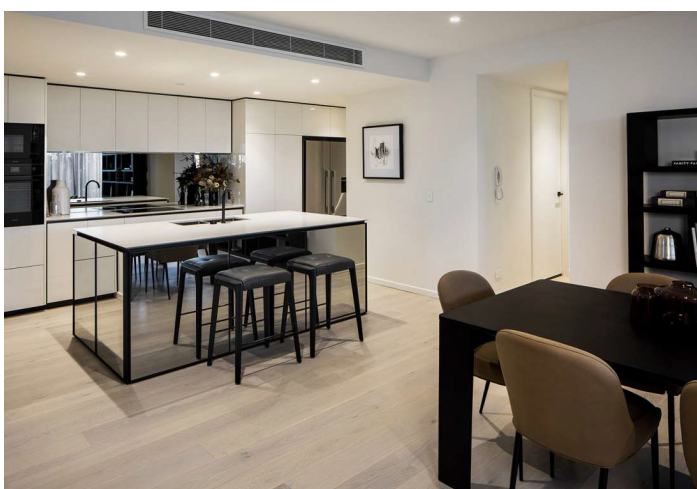

**MAGNOLI APARTMENTS
PALM BEACH**

Magnoli Apartments is a premium new residential address located just a footstep from the pristine Palm Beach coastline on the southern Gold Coast. Nestled between Burleigh Heads National Park and the pristine estuary of Currumbin Creek, Palm Beach occupies a position of unmatched natural amenity and opportunity. Complementing these natural landmarks are charming village precincts that provide all of life's necessities, from barber shops to bakeries, and local dining, including Balboa Italian, The Collective, and Lester & Earl.

This one of a kind development features two mid-rise apartment buildings, six terrace homes, and a café/dining area overlooking a large community park. Resident amenities are world-class and include a resort-style pool, lounge and landscaped gardens and barbecue areas, all while sporting a resolute contemporary lifestyle fit for the finest.