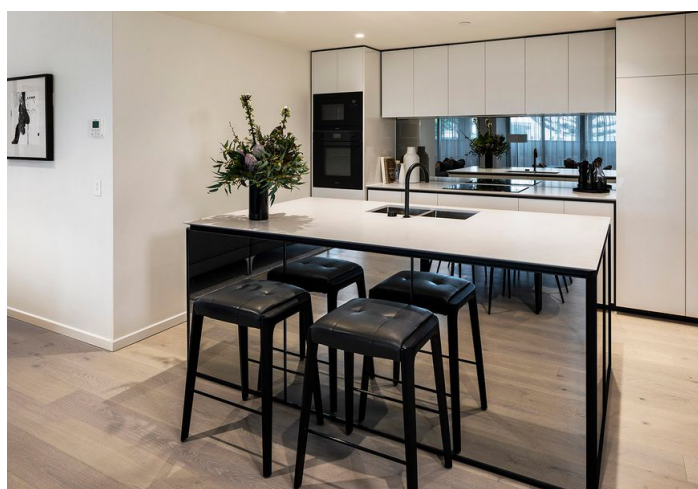

**MAGNOLI APARTMENTS
PALM BEACH**

Magnoli Apartments is a premium new residential address located just a footstep from the pristine Palm Beach coastline on the southern Gold Coast. Nestled between Burleigh Heads National Park and the pristine estuary of Currumbin Creek, Palm Beach occupies a position of unmatched natural amenity and opportunity. Complementing these natural landmarks are charming village precincts that provide all of life's necessities, from barber shops to bakeries, and local dining, including Balboa Italian, The Collective, and Lester & Earl.

This one of a kind development features two mid-rise apartment buildings, six terrace homes, and a café/dining area overlooking a large community park. Resident amenities are world-class and include a resort-style pool, lounge and landscaped gardens and barbecue areas, all while sporting a resolute contemporary lifestyle fit for the finest.